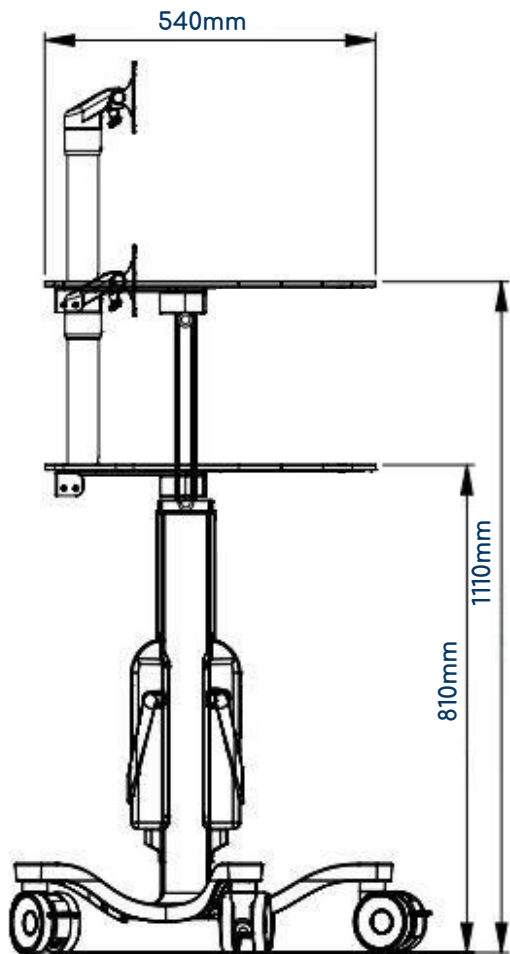

Features

- Easy Cleaning & Silver-ion defence
- Award winning power solution "hot-swappable" Dual system
- Lightweight Maneuverability
- Ergonomically Designed
- Small footprint for space saving
- Heavy duty castors, all wheel braking
- Robust construction for busy environments
- Custom mount fittings and accessories
- Wireless cable management system, no trip hazards
- Height Adjustable or Fixed Height
- GeniTec Power module (IP67), for shift-to-shift use and easy cleaning

					
Mount limit	Max Weight	Adjustable	Vesa	Castors	Power
Max 12kg	Max 18kg	810mm-1110mm	100x100mm 75x75mm	All Brakes	Yes

Specifications

	Height Adjustable
Height	300mm Range (810mm-1110mm)
Footprint	400mm X 955mm
System Input Voltage	28VDC (via Gen-PSU-220 Supplied Separately)
Base size	675mm diameter - 5 wheel base, Or 561 mm x 557 mm - 4 wheel base
Accessories Available	Handle, Basket, Medi-Rail, Cable Hook, Drip Pole, PSU Adapter Holder, Keyboard Tray
Castors	5 castors, 100 mm, all braked 4 castors, 100 mm, all Braked
GeniTec System	Dual Dock push button release, adjustable regulated output 12-28V (Battery Modules Supplied Separately,)
Compliance	CE, UKCA, FCC Power System ; EN/ES/IEC 60601-1 Power Module: IEC 62133, UL 2054, UN38.3

Options

Ordering Information

RCC-GENICART-01R	Fixed Height Geni-Cart with Dual power system, 300mm Range (810mm-1110mm)
RCC-GENICART-02R	Height Adjustable Geni-Cart with Dual power system, 300mm Range (810mm-1110mm)