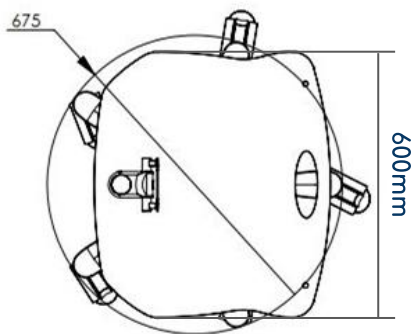

					
Mount limit	Max Weight	Adjustable	Vesa	Castors	Power
Max 12kg	Max 18kg	810mm-1110mm	100x100mm 75x75mm	All Brakes	Yes

Specifications

	Height Adjustable
Height	300mm Range (810mm-1110mm)
Footprint	400mm X 955mm
System Input Voltage	28VDC (via Gen-PSU-220 Supplied Separately)
Base size	675mm diameter - 5 wheel base, Or 561 mm x 557 mm - 4 wheel base
Accessories Available	Handle, Basket, Medi-Rail, Cable Hook, Drip Pole, PSU Adapter Holder, Keyboard Tray
Castors	5 castors, 100 mm, all braked 4 castors, 100 mm, all Braked
GeniTec System	Dual Dock push button release, adjustable regulated output 12-28V (Battery Modules Supplied Separately,)
Compliance	CE, UKCA, FCC Power System ; EN/ES/IEC 60601-1 Power Module: IEC 62133, UL 2054, UN38.3

Options

Ordering Information

RCC-GENICART-01R	Fixed Height Geni-Cart with Dual power system, 300mm Range (810mm-1110mm)
RCC-GENICART-02R	Height Adjustable Geni-Cart with Dual power system, 300mm Range (810mm-1110mm)